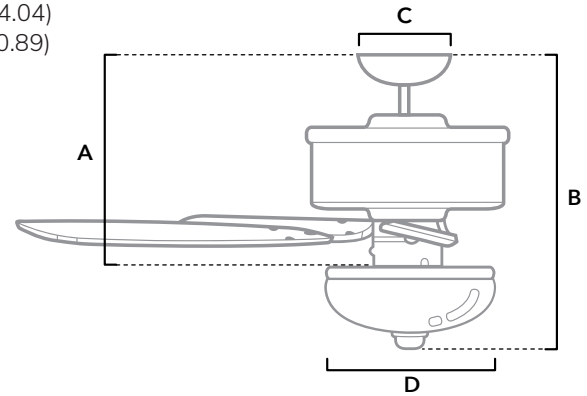

DIMENSIONS

Measured in inches

- A. 11.04 (Angled 44.04)
- B. 17.89 (Angled 50.89)
- C. 6.49
- D. 10.9

53090 | Brushed Nickel Body with Brazilian Cherry or Smoked Walnut Blades

ADDITIONAL FINISHES

52386
Matte Black Body with Matte Black or Greyed Walnut Blades

53091
New Bronze Body with Brazilian Cherry or Smoked Walnut Blades

53089
White Body with White or Beech Blades

FAN SPECIFICATIONS

Motor Type	Reversible	Wire Length	Control Type	Downrod	Location	Blade #	Add'l Sizes
AC	YES	32" (24" Downrod)	Pull Chains	3" Included	Indoor	5	N/A